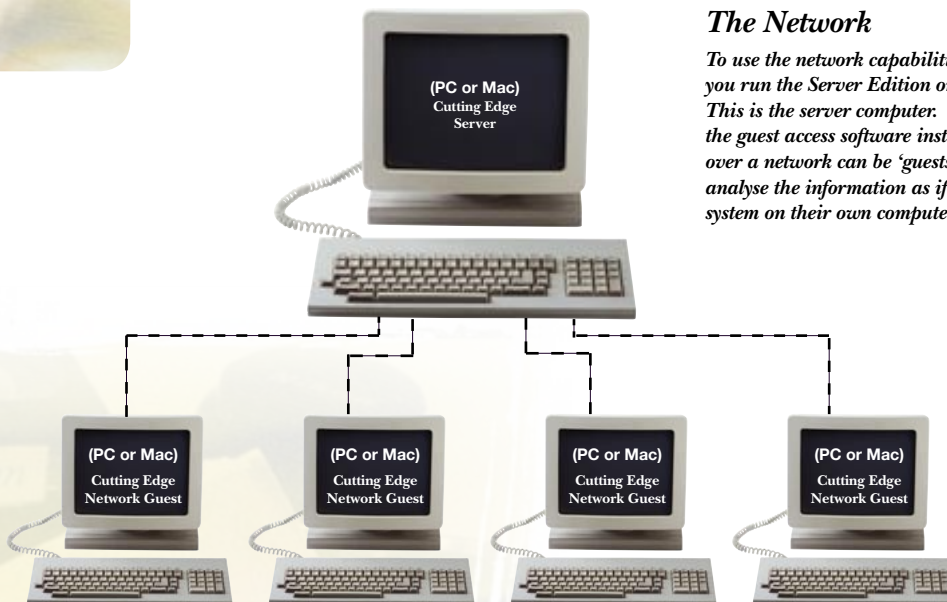

the Cutting Edge®
media evaluation software

The Cutting Edge v3.5

Server Edition

Cutting Edge Server Features

- **Multi-user**
- **High-performance server software**
- **Automated backups**
- **Cross-platform compatibility**
- **Automatic record locking**
- **Access to all Full Edition features**

The Cutting Edge Server Edition is high performance server software that efficiently delivers the Cutting Edge to up to 250 users. It is designed to run on a server rather than a desktop computer. It is more robust and faster than the peer-to-peer networking of the Network Edition.

The Cutting Edge Full Edition is turned into a multi-user system. This enables you to share information seamlessly between computers over your network, even between Windows and Mac OS versions of the Cutting Edge.

The Network

To use the network capabilities of the Cutting Edge, you run the Server Edition on a central computer. This is the server computer. Other computers with the guest access software installed and connected over a network can be 'guests'. They can edit and analyse the information as if they had the full system on their own computer.