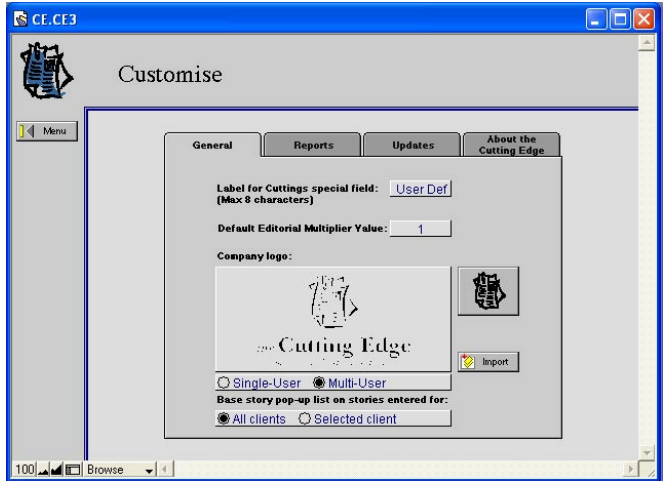

Features	Benefits
<i>Up to 250 simultaneous users</i>	Everyone has immediate access to the latest cutting information.
<i>Increased network performance</i>	The server is optimised for network access. Users will notice a speed improvement compared to the Network Edition.
<i>Automated unattended backups</i>	The server can be configured to automatically perform backups at regular intervals, even whilst users are connected.
<i>Automatic record locking</i>	Maintains the integrity of your data by preventing two people from changing the same information at the same time.
<i>Cross-platform compatibility</i>	Allows Windows and Mac OS computers connected to the same network to share the Cutting Edge.
<i>Access all Full Edition features</i>	Allows each member of the team to work as if they have the Full Edition on their computer.

The Cutting Edge Full Edition can be turned into multi-user mode with a click of a button

The Cutting Edge Range

Cutting Edge Lite
The ideal starter package. A single-user system that gives you a sound evaluation of your media coverage but without the in-depth analyses of the Full Edition.

The Cutting Edge Full Edition
Sophisticated analyses of your media coverage. All the features of Cutting Edge Lite plus many more analyses & other power features.

Cutting Edge Network Edition
Peer-to-peer networking to allow up to 10 users to access the Cutting Edge simultaneously.

Cutting Edge Server Edition
Robust client-server networking allowing up to 250 simultaneous users and automated backups.

1. **FOR WINDOWS**
2. **Minimum Requirements**
3. Intel compatible Pentium 133 or higher
   - 128Mb RAM
   - Hard disk drive
   - Windows XP Pro, Server 2000, Server 2003
   - CD-ROM drive to install the software
   - Microsoft TCP/IP or IPX/SPX network
   - Client computers have the same requirements as the Full Edition

1. **FOR MACINTOSH OS**
2. **Minimum Requirements**
3. Power Macintosh computer or higher (G3 or higher for OS X)
   - Mac OS 8.6 through 9.2.2 or OS X 10.1 or higher
   - 32 Mb RAM (128 Mb for OS X)
   - Hard disk drive
   - CD-ROM drive to install the software
   - TCP/IP network (OS X / Mac OS) or AppleTalk network (Mac OS only)
   - Client computers have the same requirements as the Full Edition

To get your free demo disk or talk to one of our consultants:

Call: 0845 838 2292

email: info@cuttingedge.uk.com

Web site: www.cuttingedge.uk.com

CUTTING EDGE
SOFTWARE